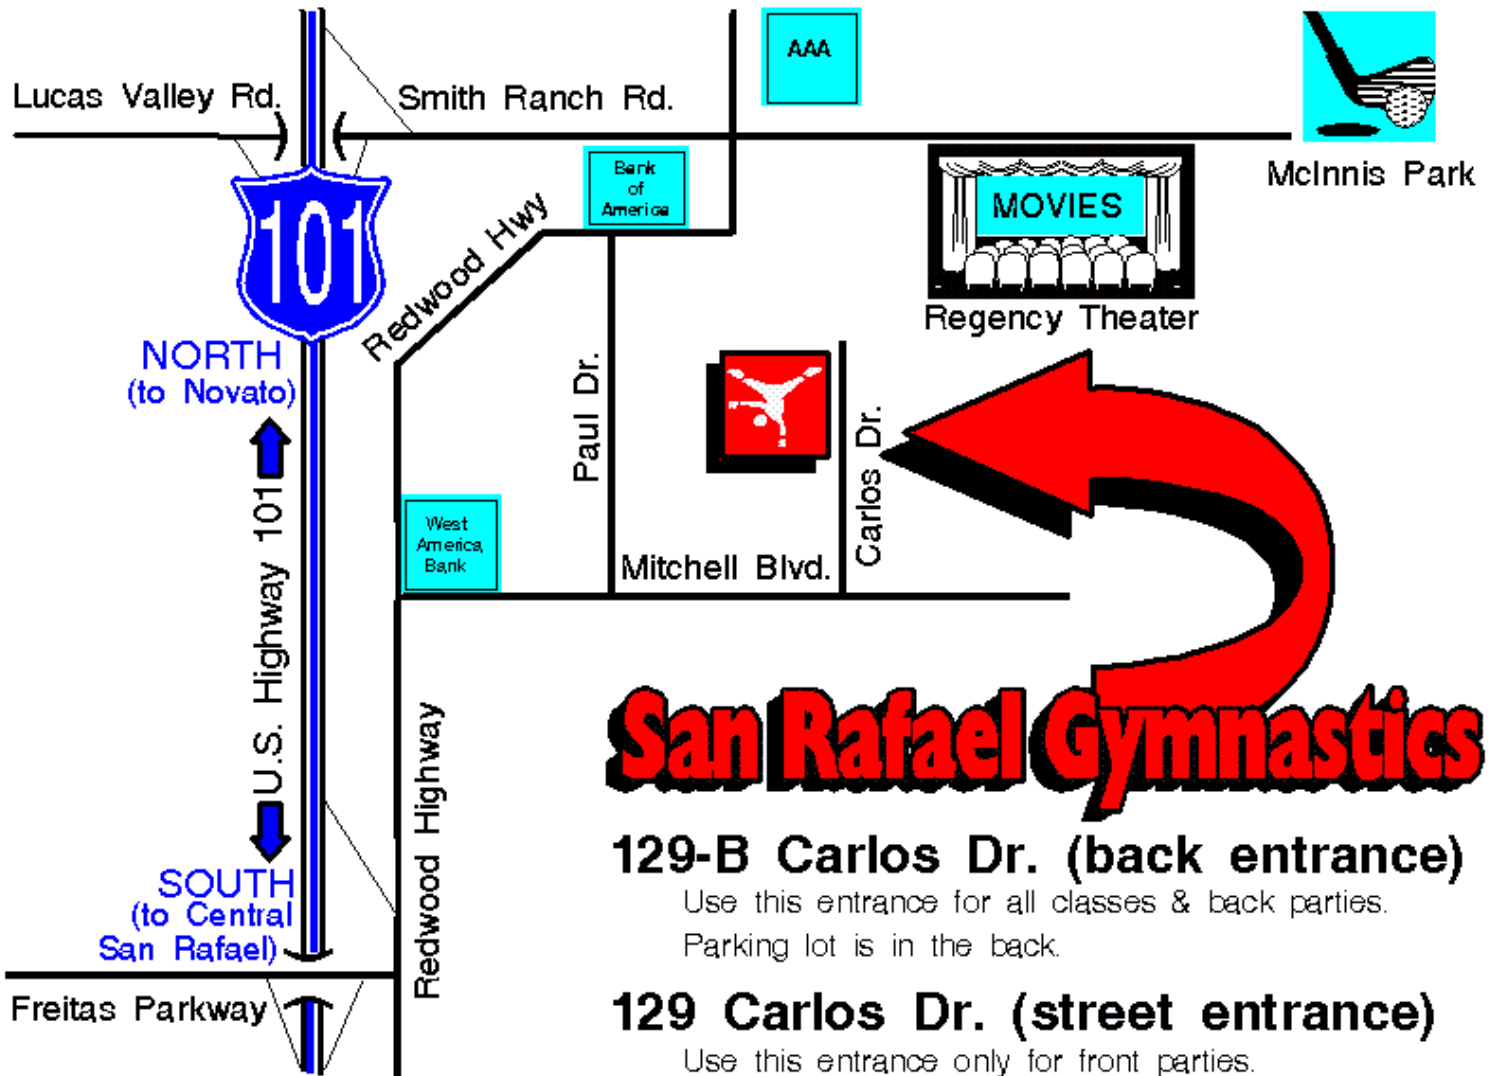

San Rafael Gymnastics

129 Carlos Drive
San Rafael, CA 94903
415-491-1290

Enhancing bodies and minds through movement education.

San Rafael Gymnastics

129-B Carlos Dr. (back entrance)

Use this entrance for all classes & back parties.
Parking lot is in the back.

129 Carlos Dr. (street entrance)

Use this entrance only for front parties.

Directions: From Hwy 101 exit at Lucas Valley Rd./Smith Ranch Rd. (at the north end of San Rafael). Head east on Smith Ranch Rd. and turn right at the first signal light (Redwood Hwy.). Turn left on to Paul Dr. (across from Bank of America). Turn left on Mitchell Blvd. Turn left on Carlos Dr. San Rafael Gymnastics is in the last building on the left on Carlos Dr.